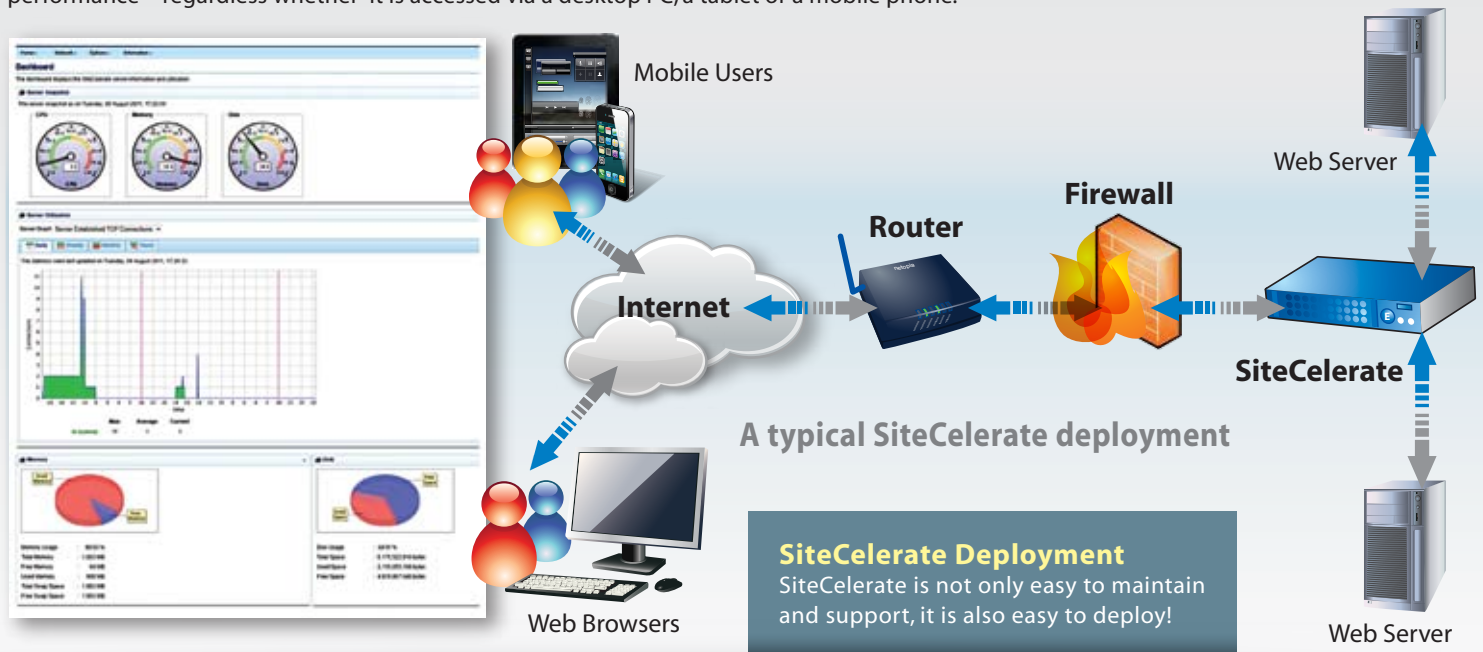

**Now, there is a solution for you to address the above challenges - Arahe SiteCelerate.**

**SiteCelerate**, the multi-award winning technology has helped making web applications up to **1000% faster**. With over hundreds of installations serving more than **400 million** users every day, it has helped many organization improve Total Customer Experience, improve security, handle more users while reducing operational and capital expenditure.

- ✓ **Optimize and accelerate web application delivery from 200% to 1000%**
- ✓ **Over 400 million users accesses every day**
- ✓ **Scaling application to serve 100% more users or more**
- ✓ **Significantly reduce network bandwidth throughput up to 75%**
- ✓ **Seamless Infrastructure scalability**
- ✓ **Improve web application security**
- ✓ **Extend web application monitoring**
- ✓ **HTTP and HTTPS off-loading**
- ✓ **No plug-ins or client installation**
- ✓ **Quick and easy deployment without risks**

**FASTER,  
& Smarter**

**SiteCelerate**  
arahe

**SiteCelerate** that is installed in-front of the web servers functions by compressing, optimizing and smart caching all content of web sites, web applications and portals. It also manages and intelligently serves web traffic more effectively. Therefore, any web sites, web applications and portals that is optimized and accelerated by SiteCelerate downloads faster, responds better and delivers a much more compelling user experience. Because the content is optimized and the size has been reduced tremendously, users are assured of the best web performance – regardless whether it is accessed via a desktop PC, a tablet or a mobile phone.